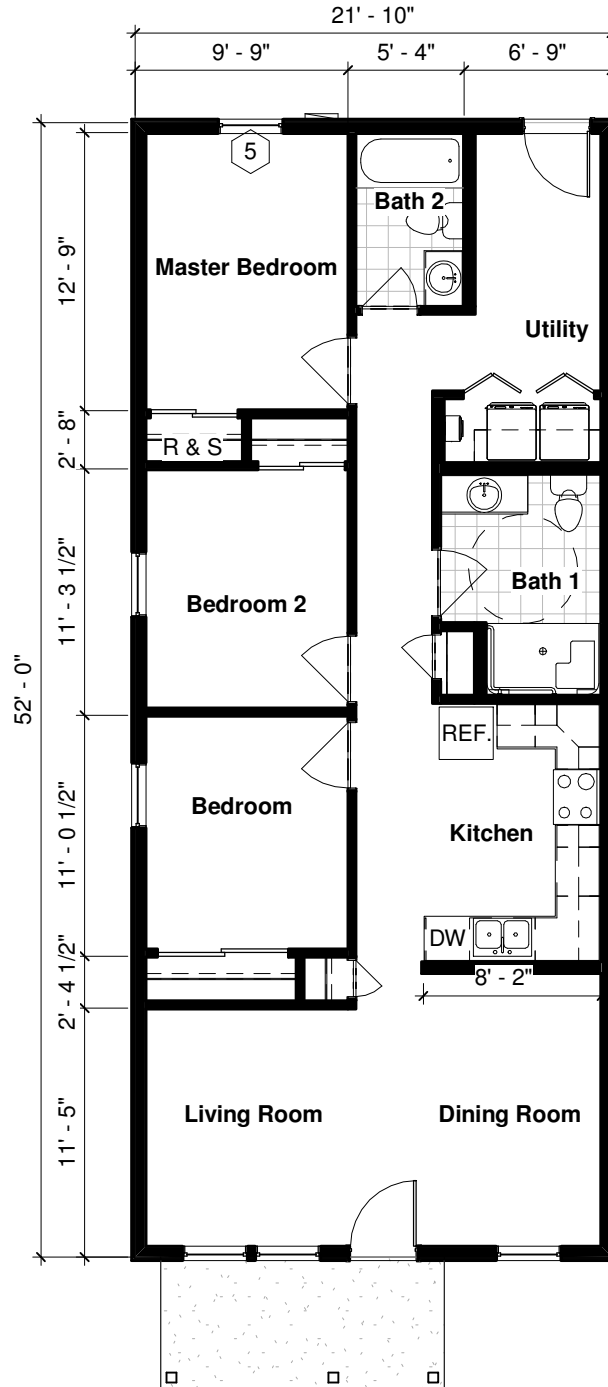

Habitat
for Humanity®
of Metro Denver

INTERIOR DESIGN STATE EVENT
2023 FLOOR PLAN

1 FLOOR PLAN
1/8" = 1'-0"